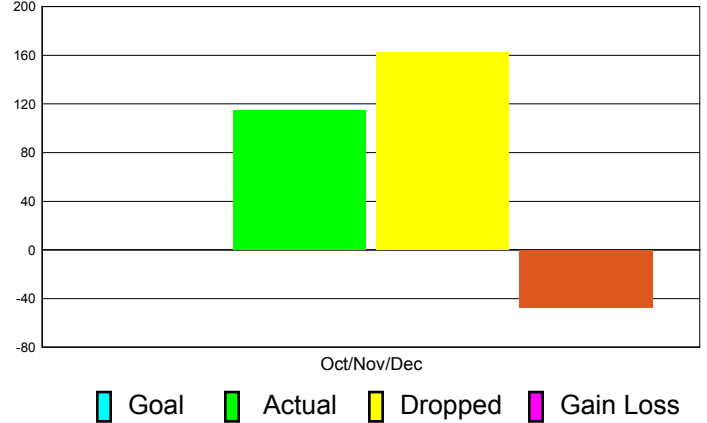

Membership Results 2011-2012

Goal, New, Dropped, Gain/Loss